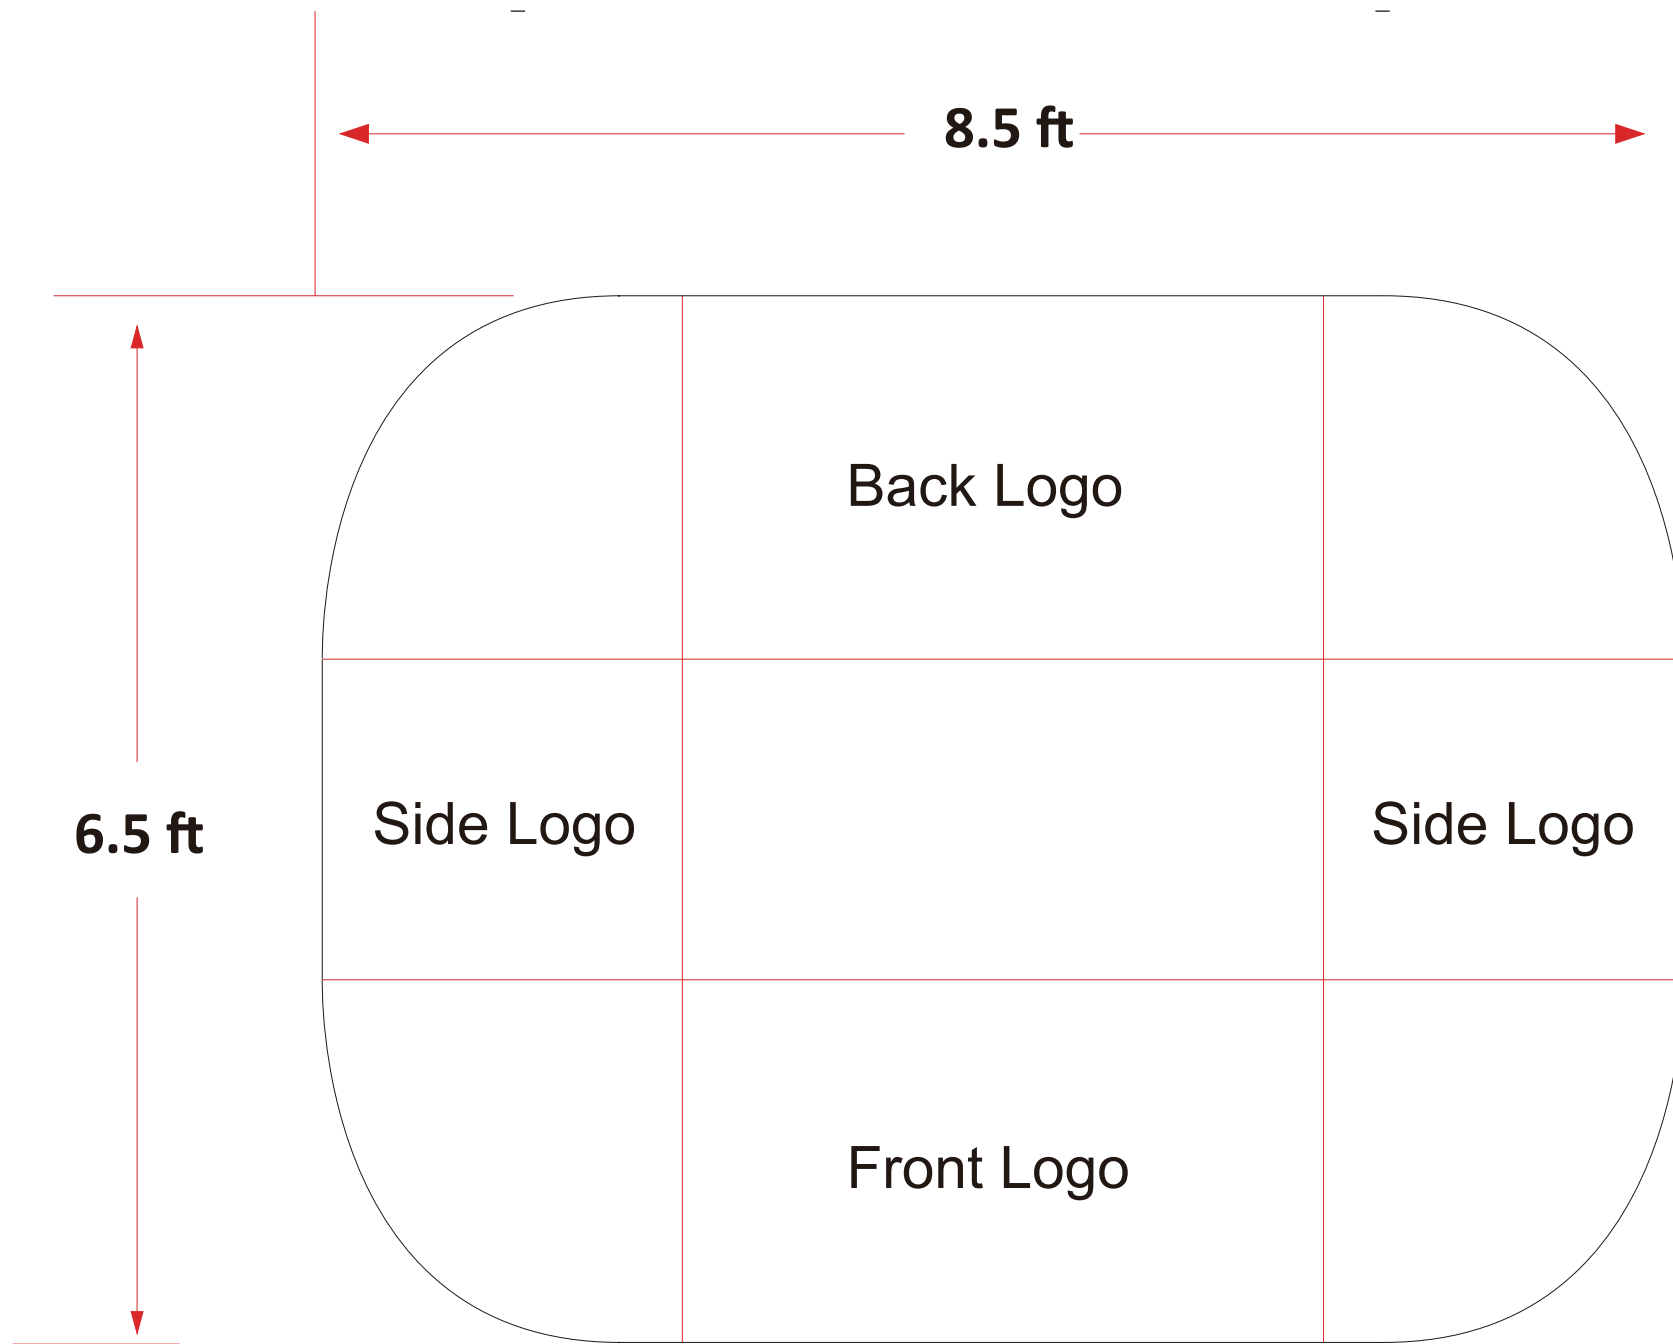

4FT DRAPE TABLE THROW | 3 SIDED/OPEN BACK

4FT DRAPE TABLE THROW | 4 SIDED

6FT DRAPE TABLE THROW | 3 SIDED

6FT DRAPE TABLE THROW | 4 SIDED

8FT DRAPE TABLE THROW | 3 SIDED

8FT DRAPE TABLE THROW | 4 SIDED