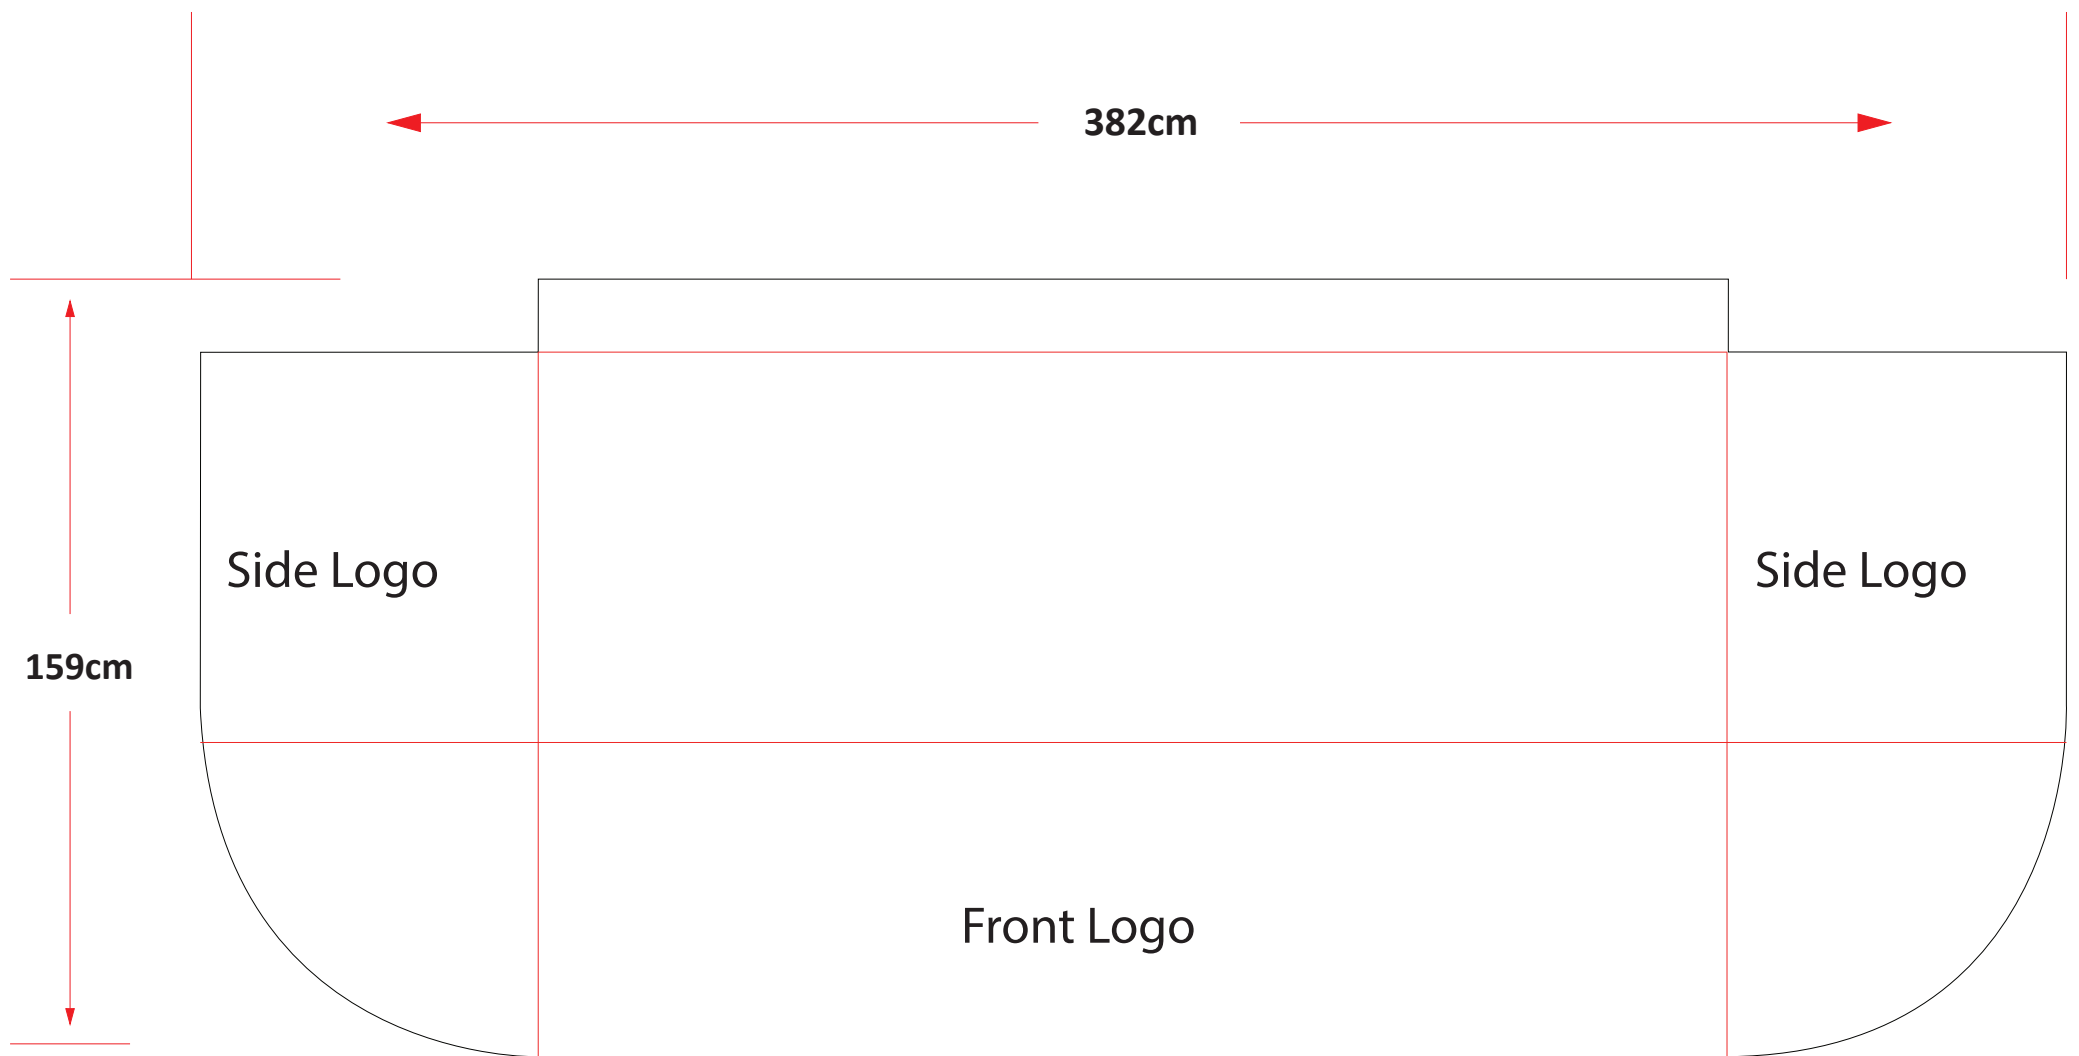

4FT DRAPE TABLE THROW | 3 SIDED/OPEN BACK

4FT DRAPE TABLE THROW | 4 SIDED

6FT DRAPE TABLE THROW | 3 SIDED

6FT DRAPE TABLE THROW | 4 SIDED

8FT DRAPE TABLE THROW | 3 SIDED

8FT DRAPE TABLE THROW | 4 SIDED