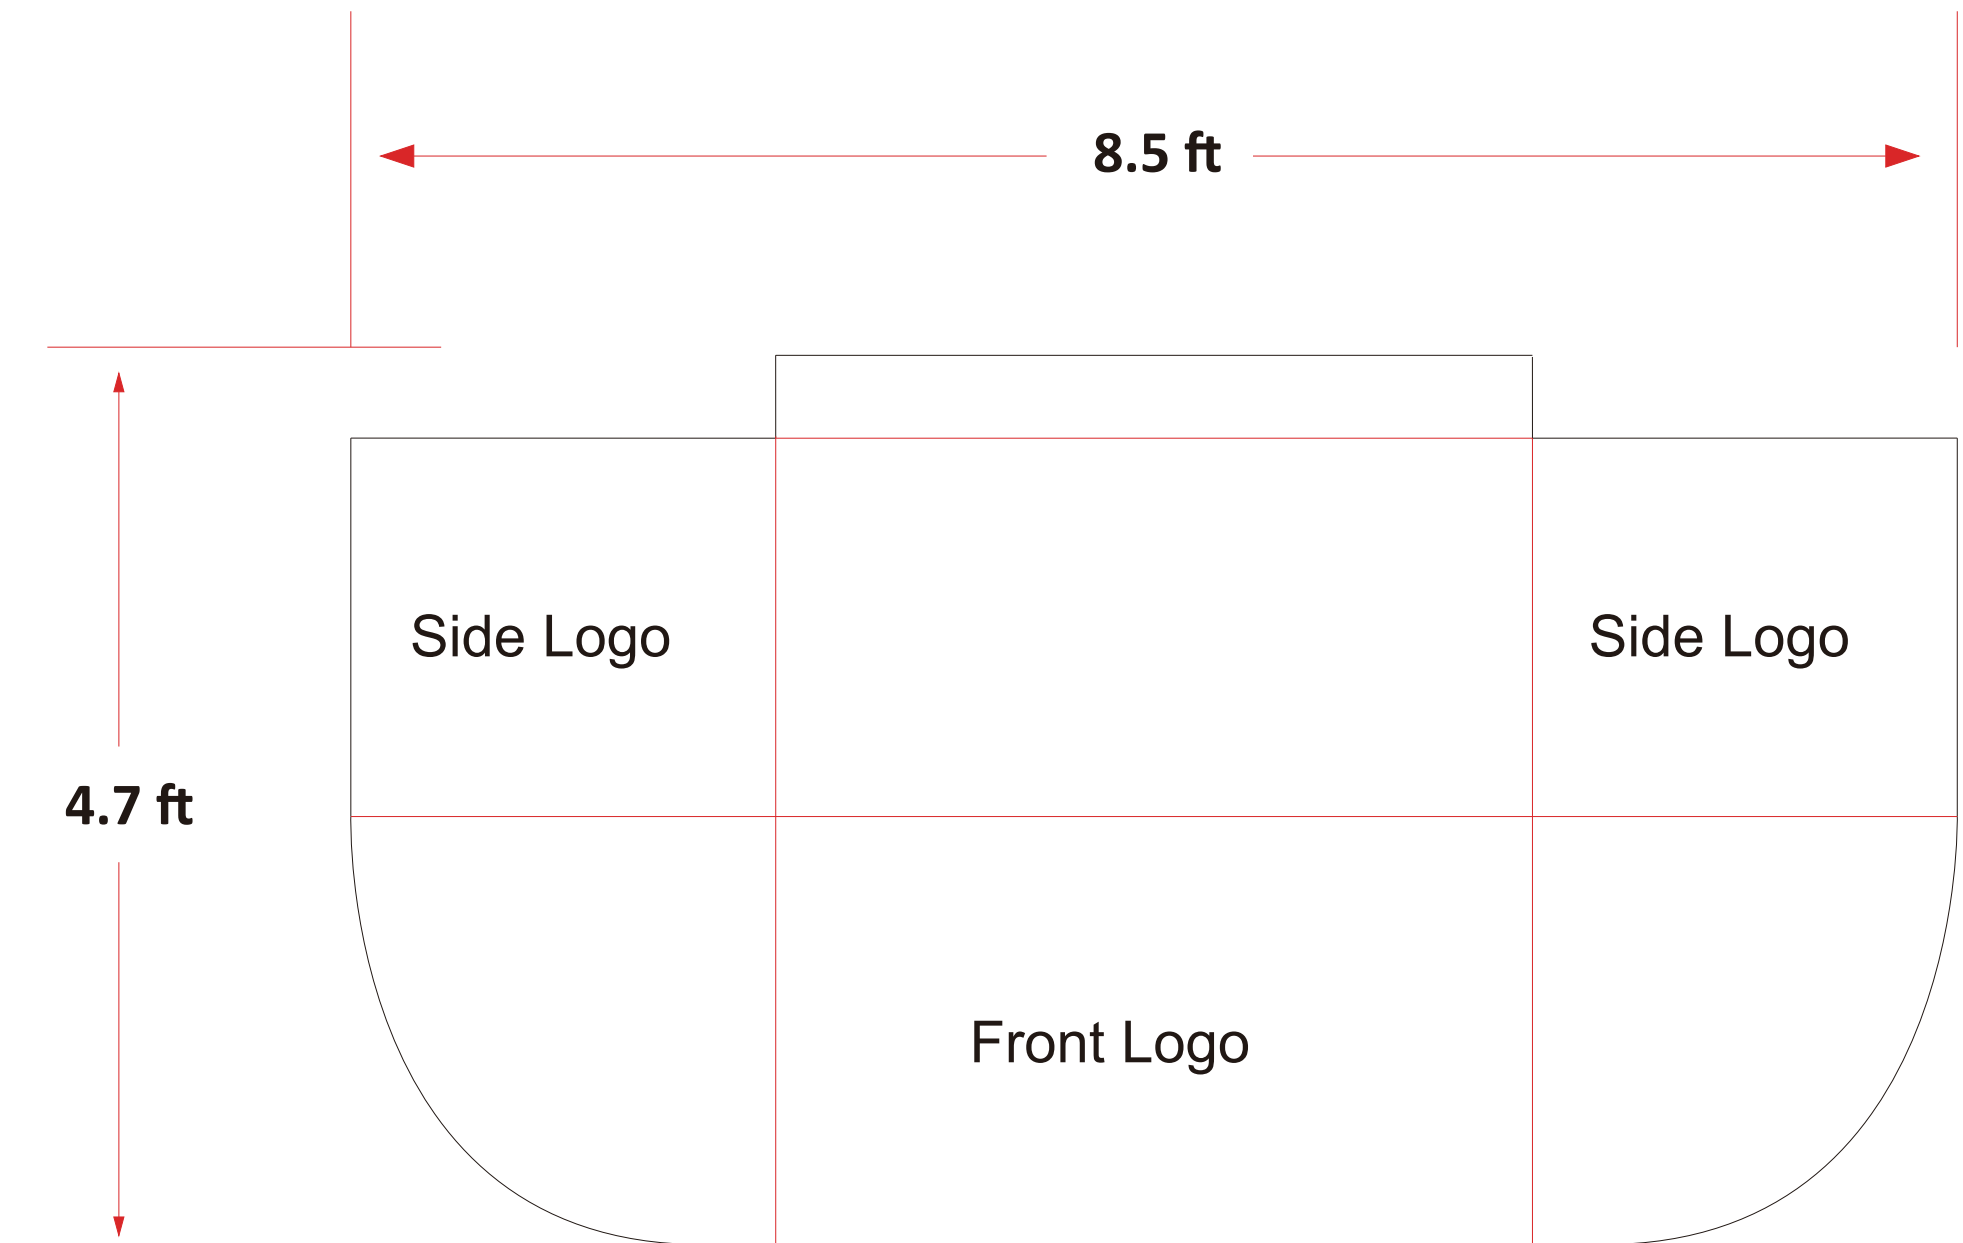

4FT DRAPE TABLE THROW | 3 SIDED/OPEN BACK

4FT DRAPE TABLE THROW | 4 SIDED

6FT DRAPE TABLE THROW | 3 SIDED

6FT DRAPE TABLE THROW | 4 SIDED

8FT DRAPE TABLE THROW | 3 SIDED

8FT DRAPE TABLE THROW | 4 SIDED