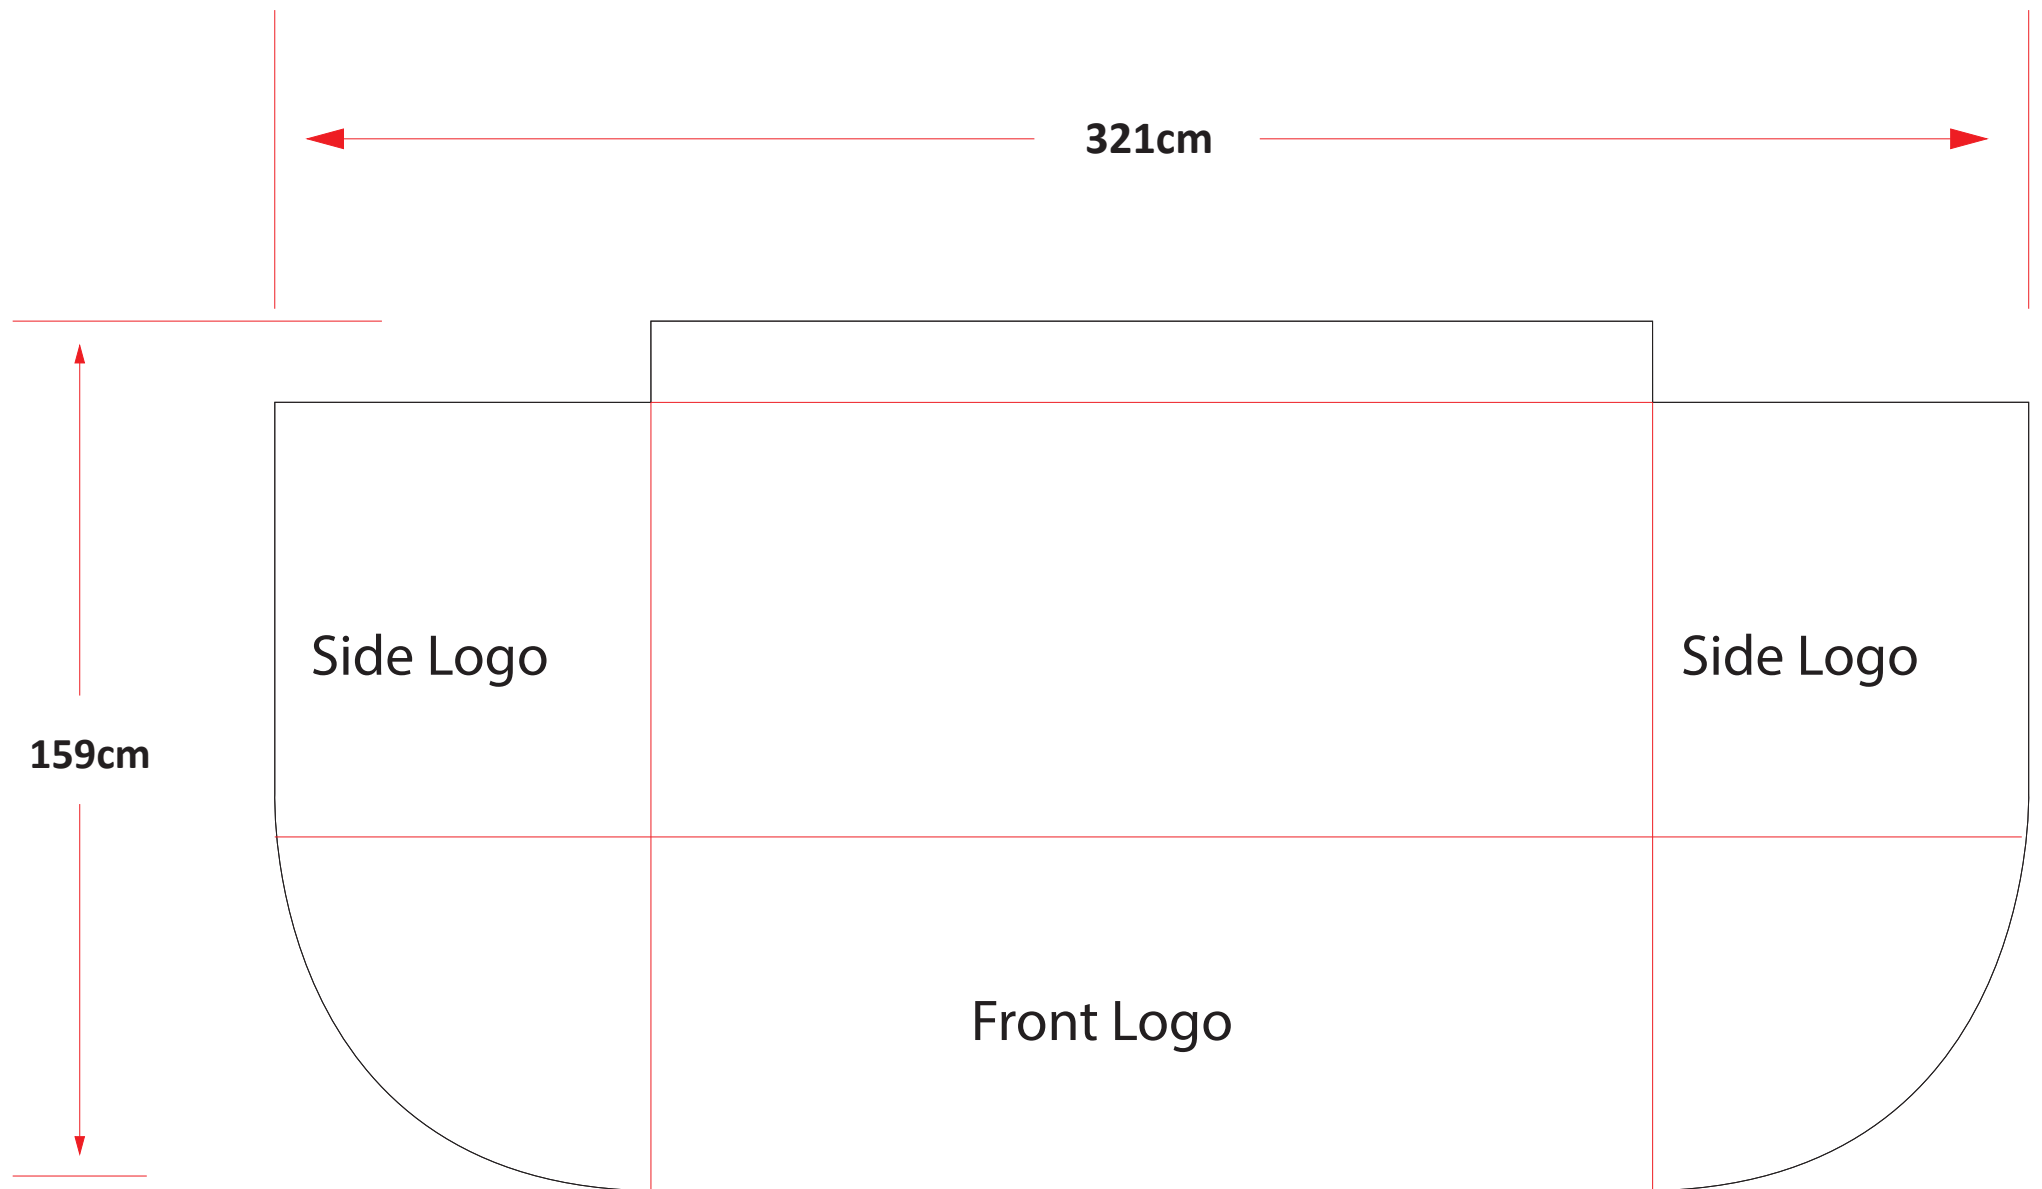

4FT DRAPE TABLE THROW | 3 SIDED/OPEN BACK

4FT DRAPE TABLE THROW | 4 SIDED

6FT DRAPE TABLE THROW | 3 SIDED

6FT DRAPE TABLE THROW | 4 SIDED

8FT DRAPE TABLE THROW | 3 SIDED

8FT DRAPE TABLE THROW | 4 SIDED