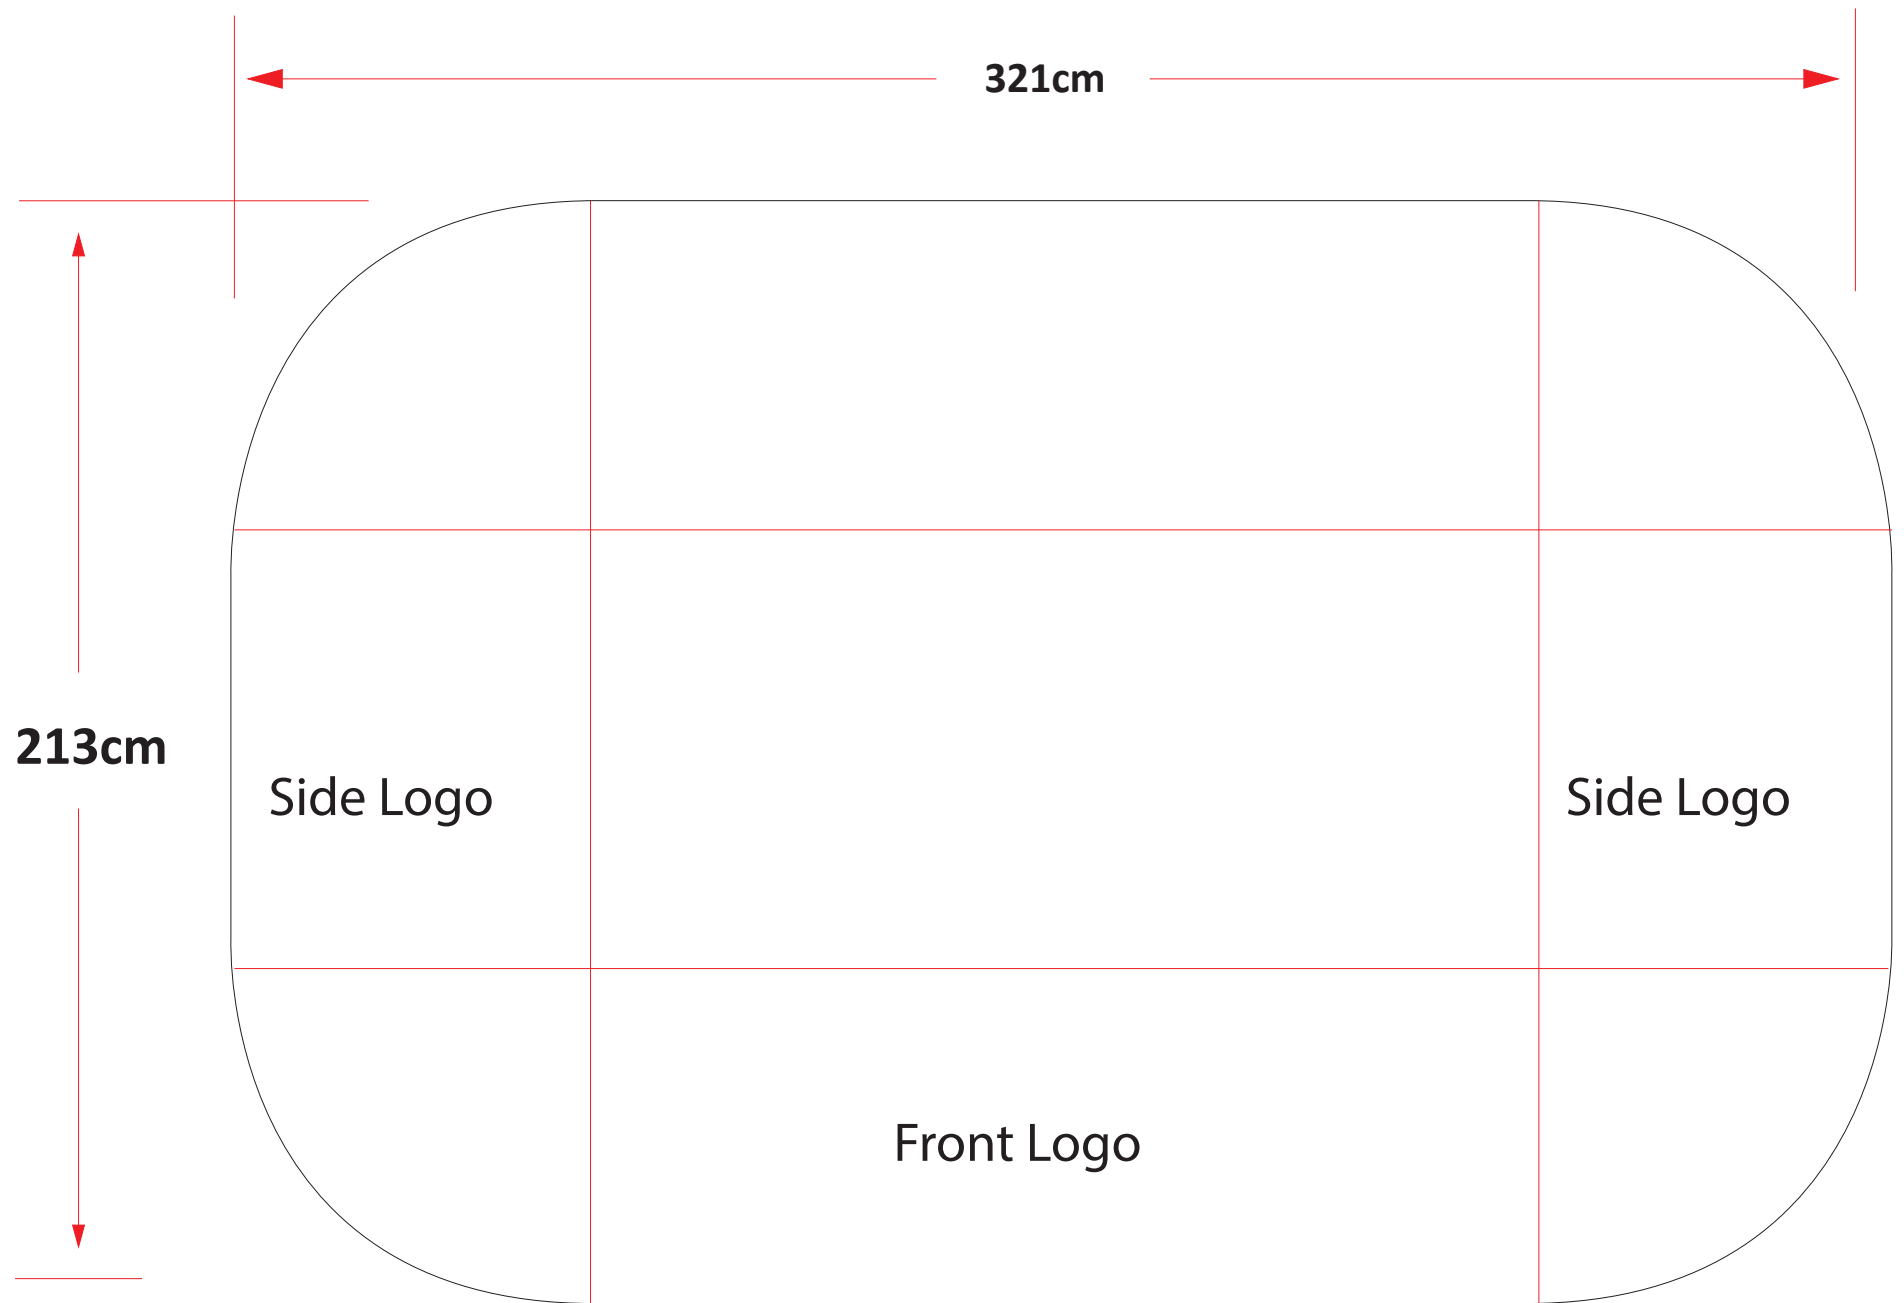

4FT DRAPE TABLE THROW | 3 SIDED/OPEN BACK

4FT DRAPE TABLE THROW | 4 SIDED

6FT DRAPE TABLE THROW | 3 SIDED

6FT DRAPE TABLE THROW | 4 SIDED

8FT DRAPE TABLE THROW | 3 SIDED

8FT DRAPE TABLE THROW | 4 SIDED